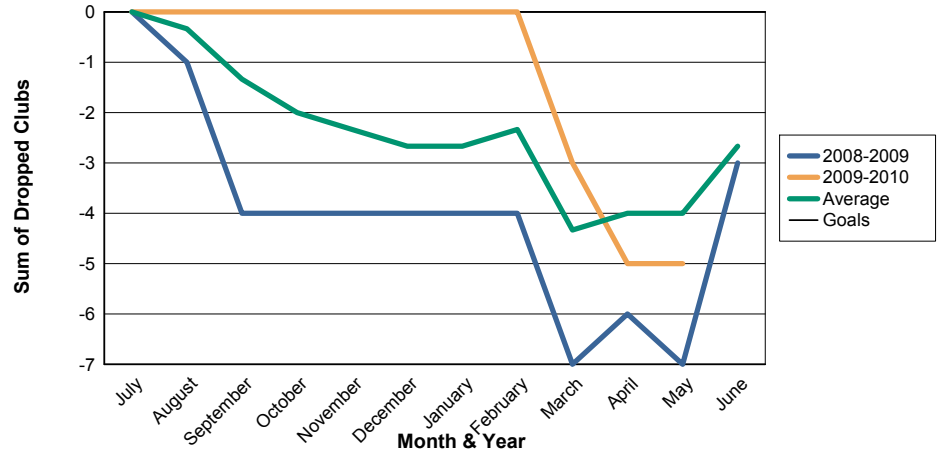

3 Year Comparisons for GMT Constitutional Area 5

By GMT District

As of May 2010

Sum of New Clubs/ Month & Year

For District 301 B

Sum of Dropped Clubs/ Month & Year

For District 301 B

Sum of Net Clubs/ Month & Year