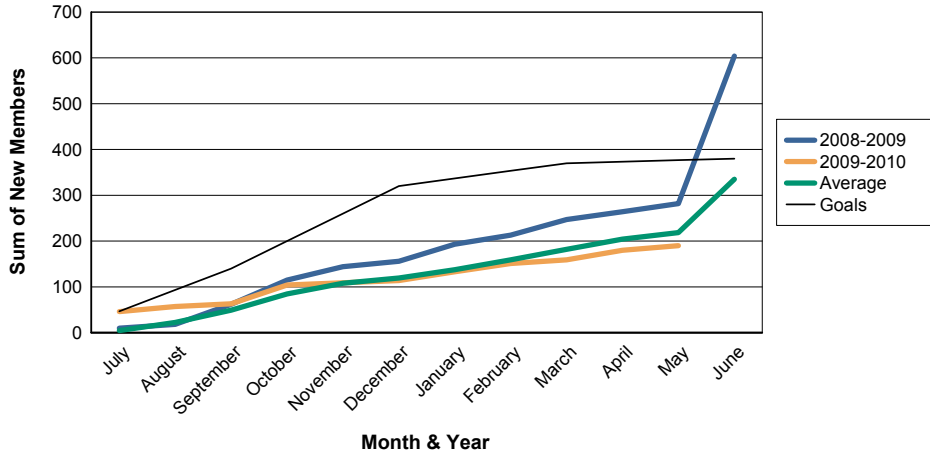

For District 301 B

Sum of Charter Members/ Month & Year

For District 301 B

3 Year Comparisons for GMT Constitutional Area 5

By GMT District

As of May 2010

Sum of New Members/ Month & Year

For District 301 B