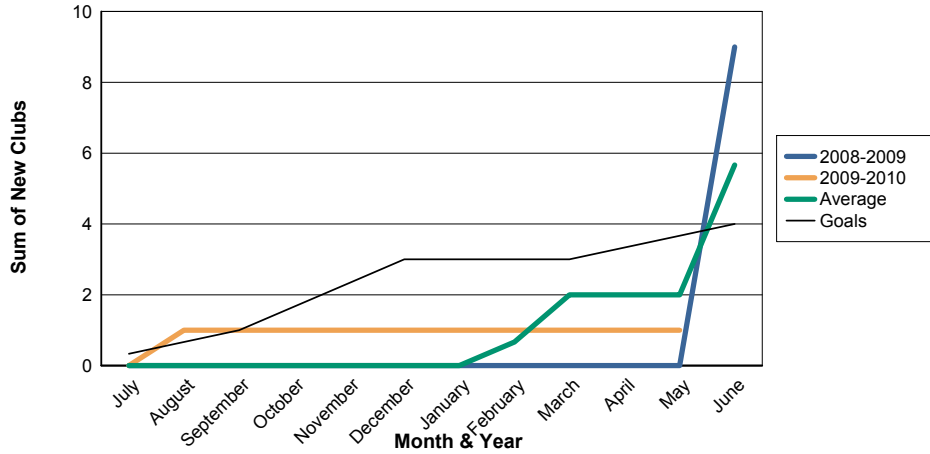

3 Year Comparisons for GMT Constitutional Area 5

By GMT District

As of May 2010

Sum of New Clubs/ Month & Year

For District 301 B

Sum of Dropped Clubs/ Month & Year

For District 301 B

Sum of Net Clubs/ Month & Year