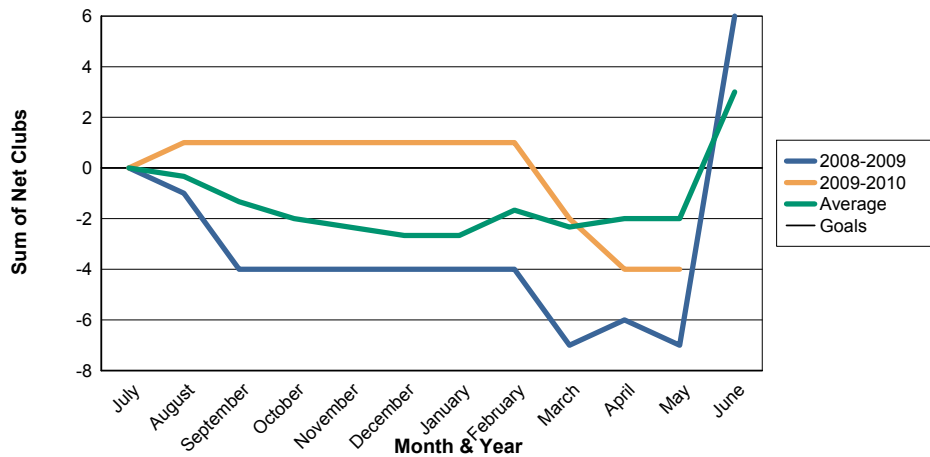

Sum of Net Clubs/ Month & Year

For District 301 B