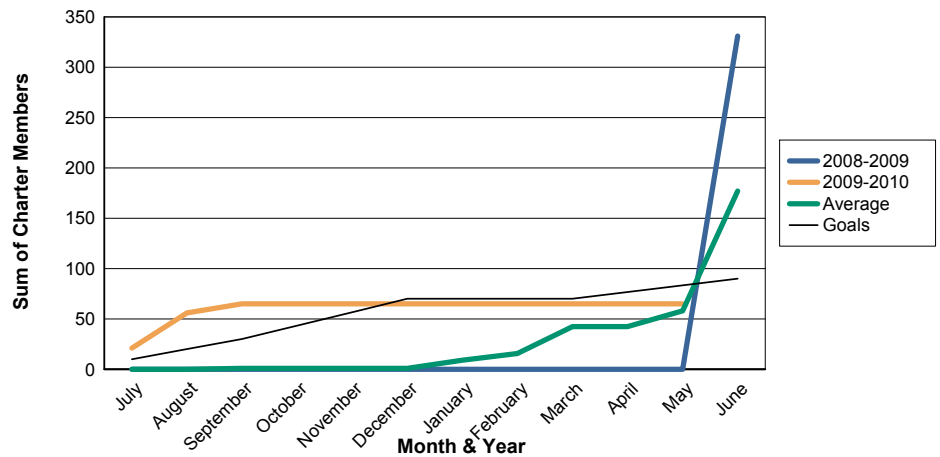

Sum of Charter Members/ Month & Year

For District 301 B