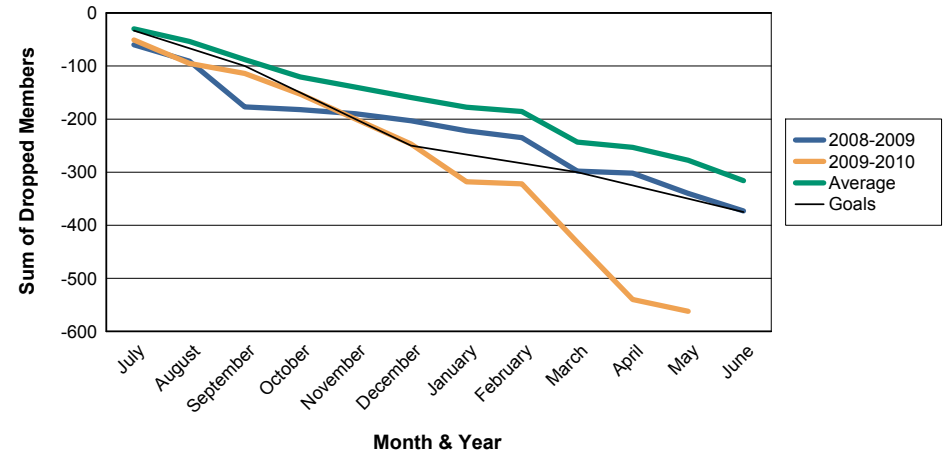

Sum of Dropped Members/ Month & Year

For District 301 B